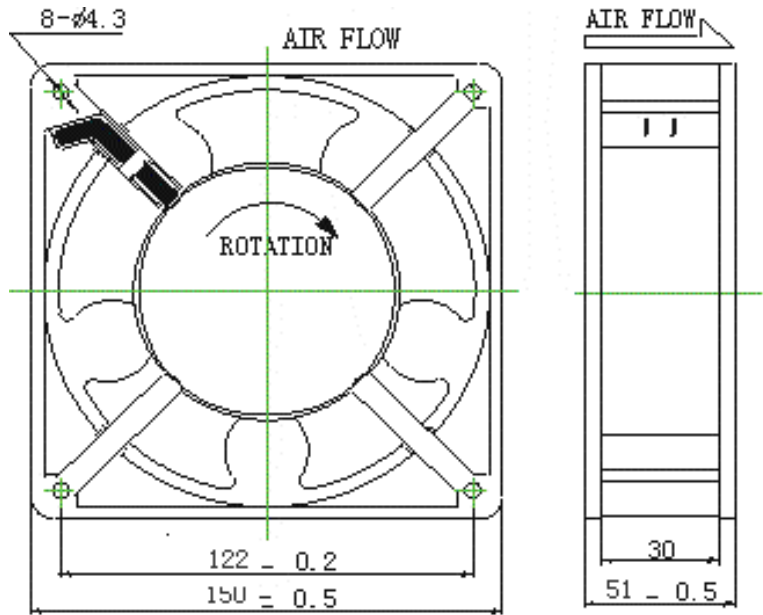

GULF ELECTRICS CO., LTD.

MECHANICAL DRAWINGS:

Dimension	Frequency	Voltage	Current	AirFlow	Speed	Noise
Order No.	Hz	VAC	AMP	CFM	RPM	dBA
GA1155HBL	50/60	115	0.35	190/255	2750/3000	40/48
GA2155HBL	50/60	1Phase230	0.22	190/255	2750/3000	40/48
GA3155HBL	50/60	1Phase380	0.15	190/255	2750/3000	40/48