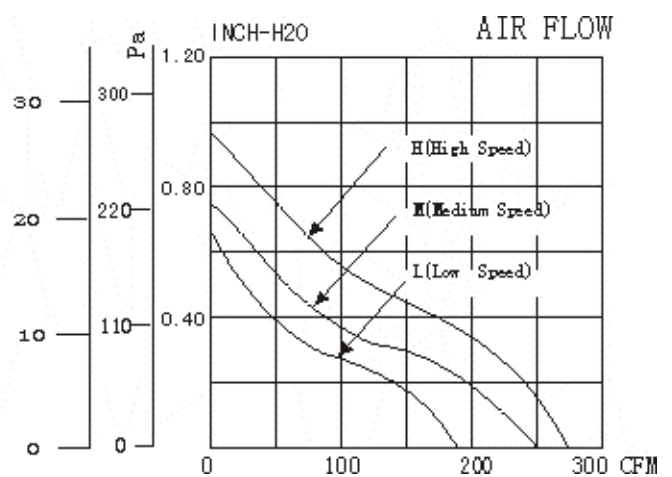

Service Lifetime Graph and Air Performance:

www.GULF.tw

sales@faan.com.tw