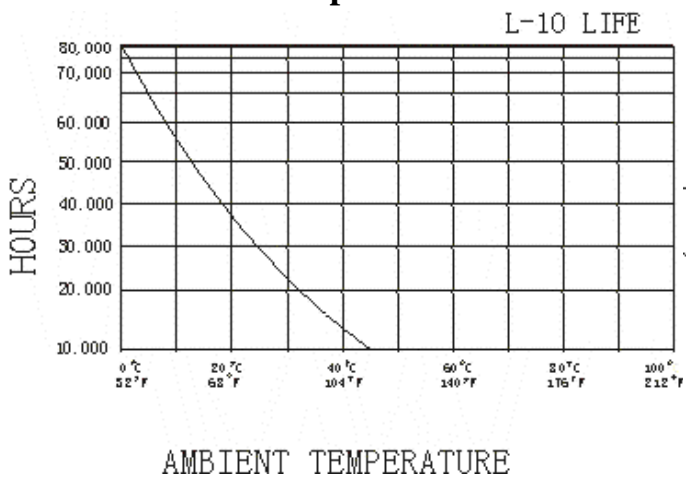

Service Lifetime Graph and Air Performance:

www.GULF.tw

sales@faan.com.tw